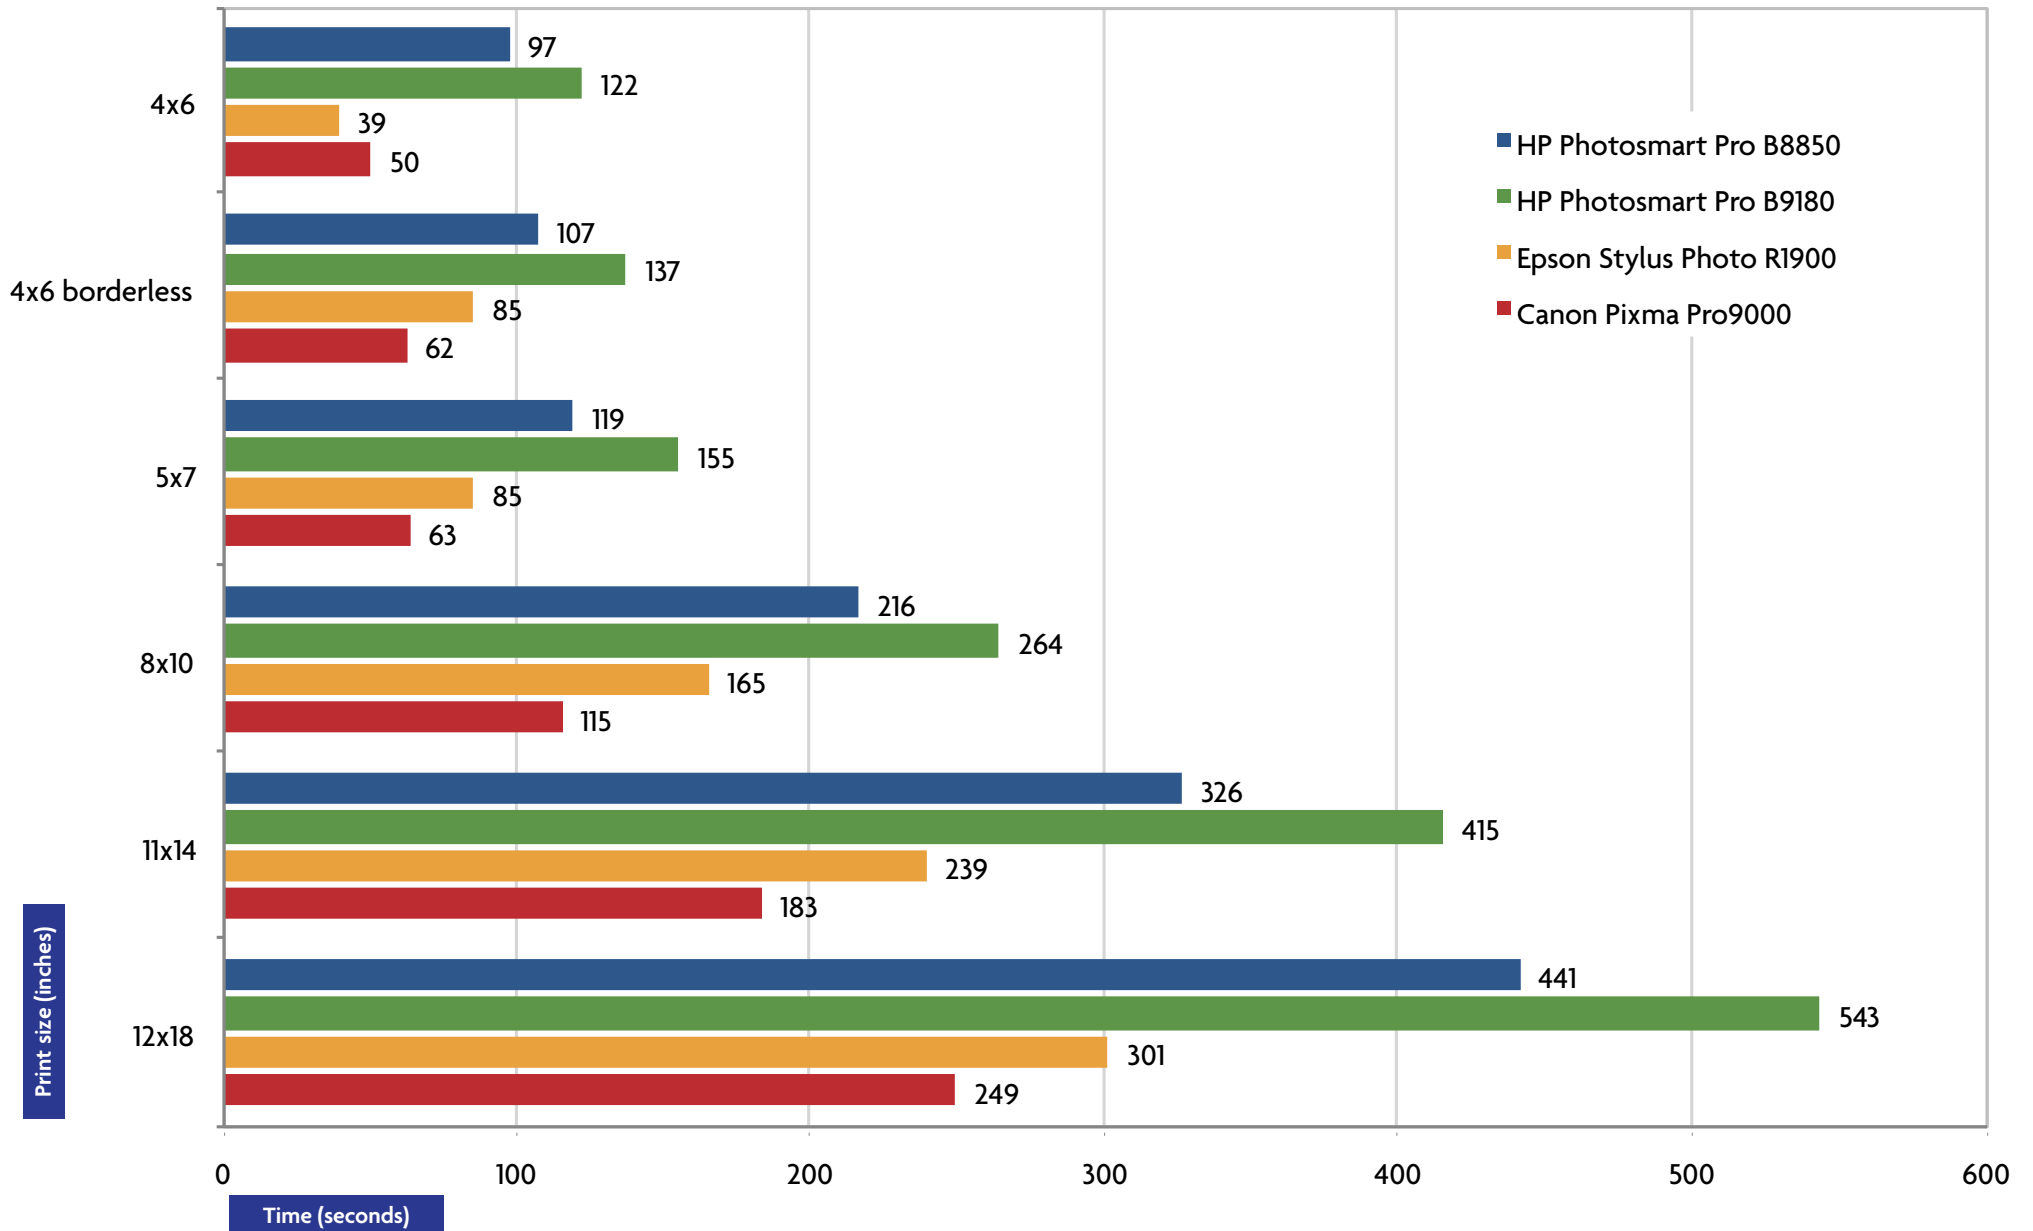

# Photosmart Pro B8850 Speed Tests: Maximum Print Quality

Printerville speed tests using test documents printed from Adobe Photoshop CS3 at the selected printer's maximum print quality setting. Each test measures the time taken to print, from the moment the printer grabs the sheet until the sheet is ejected from the device. All tests are performed five times and the results averaged.

Tests run on a MacBook Pro with 2GB of RAM, Mac OS X 10.5. Copyright ©2008 Printerville.net. All rights reserved.

(v1: 4/21/2008)