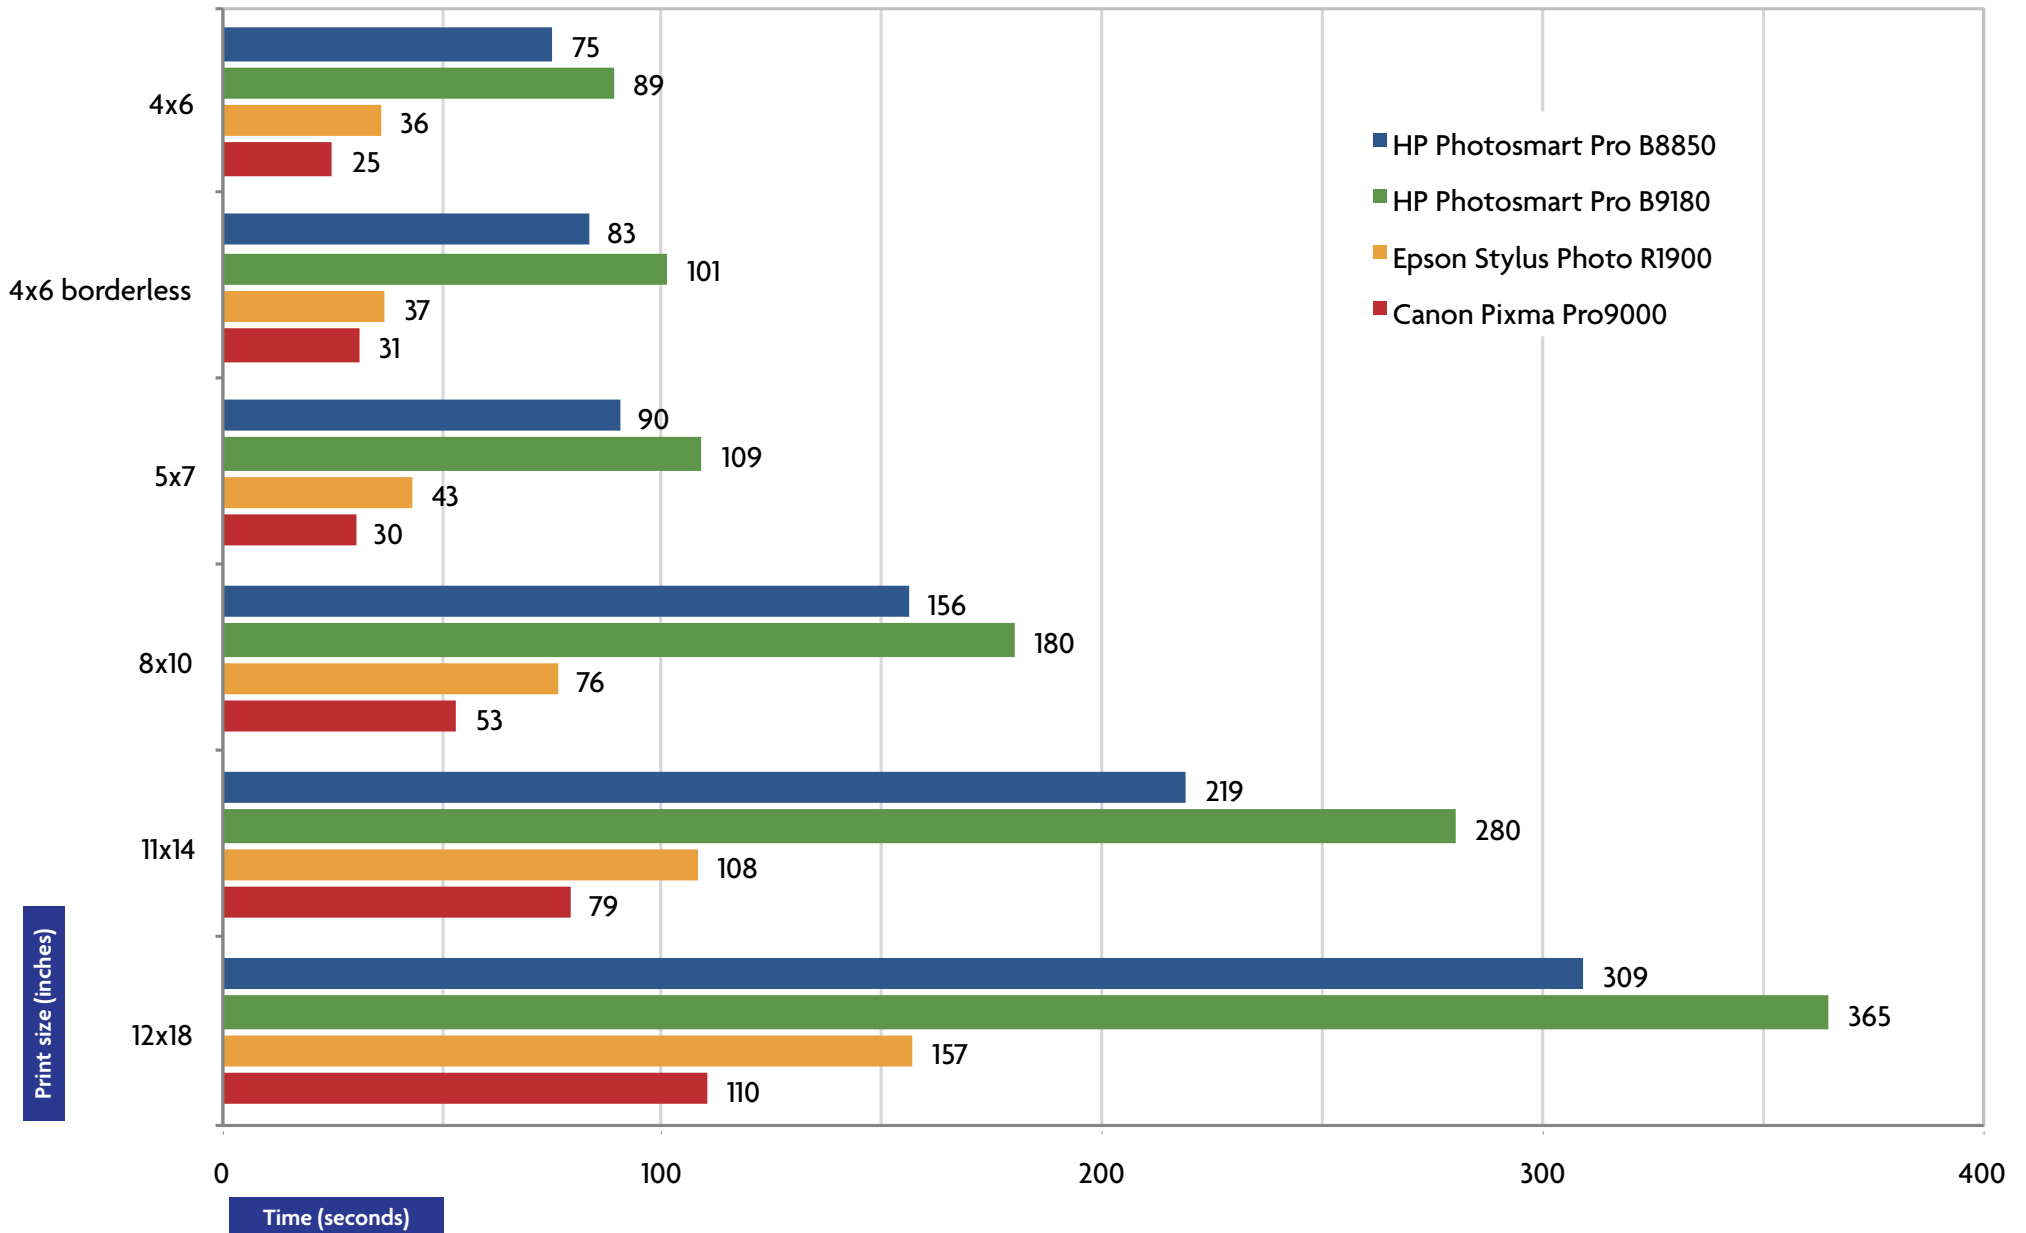

Photosmart Pro B8850 Speed Tests: Default Print Quality

Printerville speed tests using test documents printed from Adobe Photoshop CS3 at the selected printer's maximum print quality setting. Each test measures the time taken to print, from the moment the printer grabs the sheet until the sheet is ejected from the device. All tests are performed five times and the results averaged.

Tests run on a MacBook Pro with 2GB of RAM, Mac OS X 10.5. Copyright ©2008 Printerville.net. All rights reserved.

(v1: 4/21/2008)